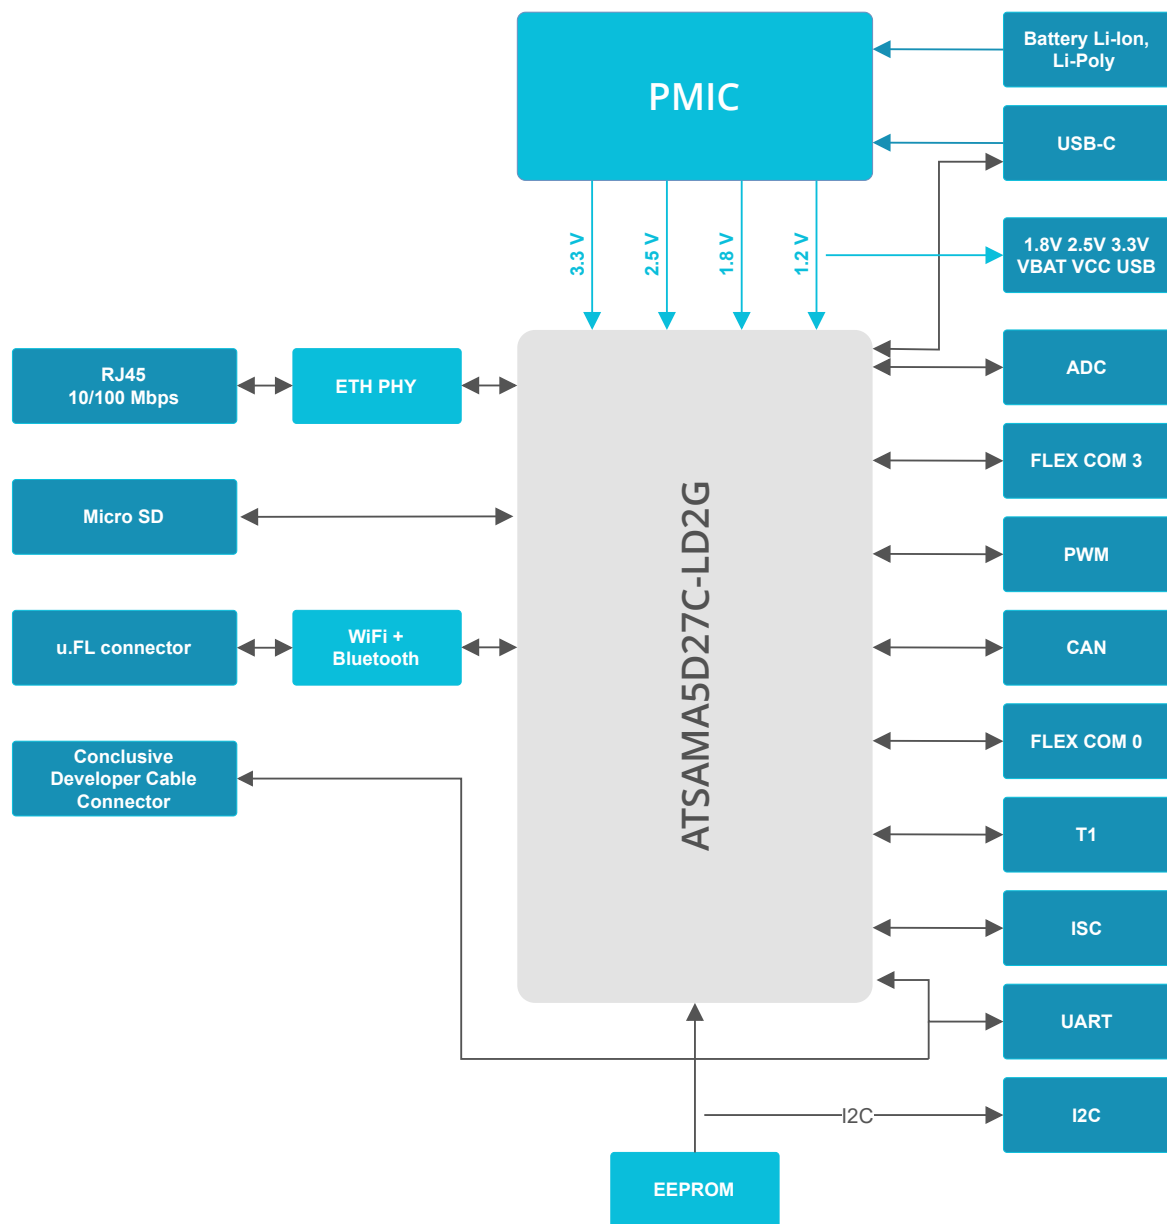

# KSTR-SAMA5D27 Block Diagram

sales@conclusive.pl  
www.conclusive.tech

Ligocka 103/3  
40-568 Katowice, POLAND